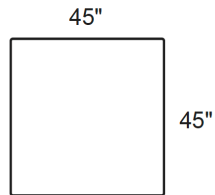

1083-O2B Large Ottoman w/Casters
(Semi attached)