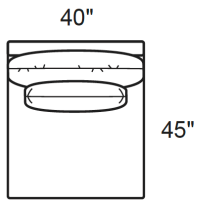

DAKOTA SECTIONAL

1083-AOB Armless Chair