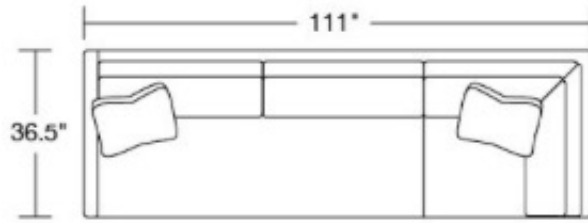

## RYAN SECTIONAL

- Hand-cut, hand-sewn, and hand-tailored in North Carolina
- Hardwood frame
- Available upholstered in a wide selection of fabrics
- Choice of leg finish
- Box Boarder Loose Back Cushion
- Standard Mayfair Cushion
- Delivery +/- 8-10 weeks

*\* Photo: Ryan Sectional shown in Gr. 17 2360 'Henley Denim' fabric with Dune finish  
Prices and delivery time may be subject to change*

PRODUCT No.	ITEM	WIDTH	DEPTH	HEIGHT	GR 5	GR 6	GR 7 / COM	GR 8	GR 9	GR 10	GR 11	GR 12	GR 13	GR 14
162-6000-10L/RB	RYAN CORNER SOFA	111	36.5	35	5526	5634	5746	5861	5980	6102	6243	6401	6578	6772
162-6000-11L/RB	RYAN ONE ARM SOFA*	75	36.5	35	4032	4104	4180	4259	4342	4428	4533	4655	4796	4954
162-6000-30B	RYAN ARMLESS SOFA	72	36.5	35	3744	3798	3856	3917	3982	4050	4137	4241	4364	4504
162-6000-33	RYAN DOUBLE CORNER CHAISE	59	59	35	4230	4284	4342	4403	4468	4536	4623	4727	4850	4990
162-6000-39L/RB	RYAN CORNER SOFA CHAISE*	89	36.5	35	4392	4464	4540	4619	4702	4788	4893	5015	5156	5314

6000-10LB CORNER SOFA

6000-10RB CORNER SOFA

6000-11LB ONE ARM SOFA

6000-11RB ONE ARM SOFA

6000-30B ARMLESS SOFA

6000-39LB CORNER  
SOFA CHAISE

6000-39RB CORNER  
SOFA CHAISE

6000-33 DOUBLE  
CORNER CHAISE