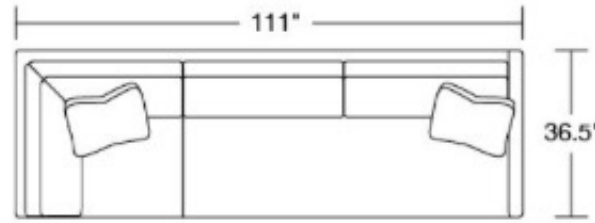

## RYAN SECTIONAL

- Hand-cut, hand-sewn, and hand-tailored in North Carolina
- Hardwood frame
- Available upholstered in a wide selection of fabrics
- Choice of leg finish
- Box Boarder Loose Back Cushion
- Standard Mayfair Cushion
- Delivery +/- 8-10 weeks

*\* Photo: Ryan Sectional shown in Gr. 17 2360 'Henley Denim' fabric with Dune finish  
Prices and delivery time may be subject to change*

PRODUCT No.	ITEM	WIDTH	DEPTH	HEIGHT	GR 5	GR 6	GR 7 / COM	GR 8	GR 9	GR 10	GR 11	GR 12	GR 13	GR 14
162-6000-10L/RB	RYAN CORNER SOFA	111	36.5	35	5526	5634	5746	5861	5980	6102	6243	6401	6578	6772
162-6000-11L/RB	RYAN ONE ARM SOFA*	75	36.5	35	4032	4104	4180	4259	4342	4428	4533	4655	4796	4954
162-6000-30B	RYAN ARMLESS SOFA	72	36.5	35	3744	3798	3856	3917	3982	4050	4137	4241	4364	4504
162-6000-33	RYAN DOUBLE CORNER CHAISE	59	59	35	4230	4284	4342	4403	4468	4536	4623	4727	4850	4990
162-6000-39L/RB	RYAN CORNER SOFA CHAISE*	89	36.5	35	4392	4464	4540	4619	4702	4788	4893	5015	5156	5314

6000-10LB CORNER SOFA

6000-10RB CORNER SOFA

6000-11LB ONE ARM SOFA

6000-11RB ONE ARM SOFA

6000-30B ARMLESS SOFA

6000-39LB CORNER  
SOFA CHAISE

6000-39RB CORNER  
SOFA CHAISE

6000-33 DOUBLE  
CORNER CHAISE