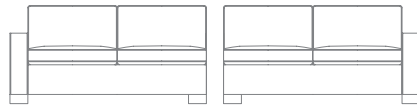

**COLLECTION PIECES**

82" SOFA  
82"w x 38"d x 32"h

92" SOFA  
92"w x 38"d x 32"h

102" SOFA  
102"w x 38"d x 32"h

LOVESEAT  
72"w x 38"d x 32"h

CHAIR  
42"w x 38"d x 32"h

OTTOMAN  
30"w x 30"d x 19"h

LARGE OTTOMAN  
38"w x 38"d x 19"h

ARMLESS CHAIR  
30"w x 38"d x 32"h

ARMLESS SOFA  
90"w x 38"d x 32"h

LEFT (+) OR RIGHT (+) ARM SOFA  
96"w x 38"d x 32"h

LEFT (+) OR RIGHT (+) ARM RETURN SOFA (+)  
104"w x 38"d x 32"h

CORNER CHAIR  
38"w x 38"d x 32"h