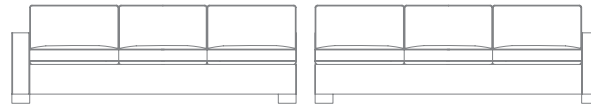

LEFT (+) OR RIGHT (+) ARM SOFA
96"w x 38"d x 32"h