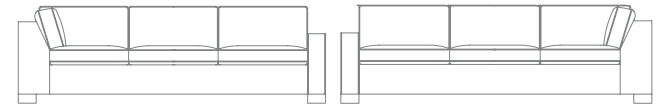

**COLLECTION PIECES**

82" SOFA  
82"w x 38"d x 32"h

92" SOFA  
92"w x 38"d x 32"h

102" SOFA  
102"w x 38"d x 32"h

LOVESEAT  
72"w x 38"d x 32"h

CHAIR  
42"w x 38"d x 32"h

OTTOMAN  
30"w x 30"d x 19"h

LARGE OTTOMAN  
38"w x 38"d x 19"h

ARMLESS CHAIR  
30"w x 38"d x 32"h

ARMLESS SOFA  
90"w x 38"d x 32"h

LEFT (+) OR RIGHT (+) ARM SOFA  
96"w x 38"d x 32"h

LEFT (+) OR RIGHT (+) ARM RETURN SOFA (+)  
104"w x 38"d x 32"h

CORNER CHAIR  
38"w x 38"d x 32"h