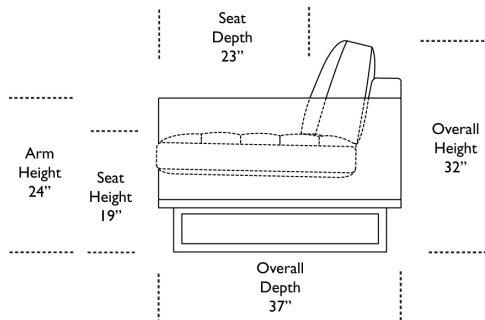

*Tristan Sectional shown in Gr. F SHI1975 'Shimmer Toasted Marshmallow' leather Espresso Base and Chrome Leg  
Prices and delivery time may be subject to change*

PRODUCT No.	ITEM	WIDTH	DEPTH	HEIGHT	LEATHER				FABRIC			
					GR D/COL	GR F	GR G	GR H	GR I (1)/COM	GR II (2)/CRYPTON	GR III (3)	GR V (5)
112-TTN-SO2-LA 112-TTN-SO2-RA	TRISTAN TWO SEAT FULL SIZE SOFA - L/A SITTING TRISTAN TWO SEAT FULL SIZE SOFA - R/A SITTING*	75	37	32	6140	6505*	6835	7165	3980	4410	4835	5315
112-TTN-SO2-AA	TRISTAN TWO SEAT FULL SIZE SOFA - ARMLESS	72	37	32	5875	6225	6585	6915	3815	4245	4670	5150
112-TTN-SM2-LA 112-TTN-SM2-RA	TRISTAN TWO SEAT MID SIZE SOFA - L/A SITTING TRISTAN TWO SEAT MID SIZE SOFA - R/A SITTING	63	37	32	5960	6305	6670	7000	3865	4290	4720	5200
112-TTN-SM2-AA	TRISTAN TWO SEAT MID SIZE SOFA - ARMLESS	60	37	32	5695	6060	6405	6735	3700	4125	4555	5035
112-TTN-SCH-LA 112-TTN-SCH-RA	TRISTAN SMALL CHAISE L/A SITTING* TRISTAN SMALL CHAISE - R/A SITTING	38	67	32	5515	5695 *	5875	6040	3980	4275	4590	4920
112-TTN-SQS-LA 112-TTN-SQS-RA	TRISTAN SQUARE CORNER RETURN SOFA - L/A SITTING TRISTAN SQUARE CORNER RETURN SOFA - R/A SITTING	100	37	32	7610	7970	8320	8650	4885	5315	5745	6225

Scale: 1/8 inch = 1 foot  
 All dimensions are approximate and subject to change.  
 Specify components from the sitting position.

V.10.25.12