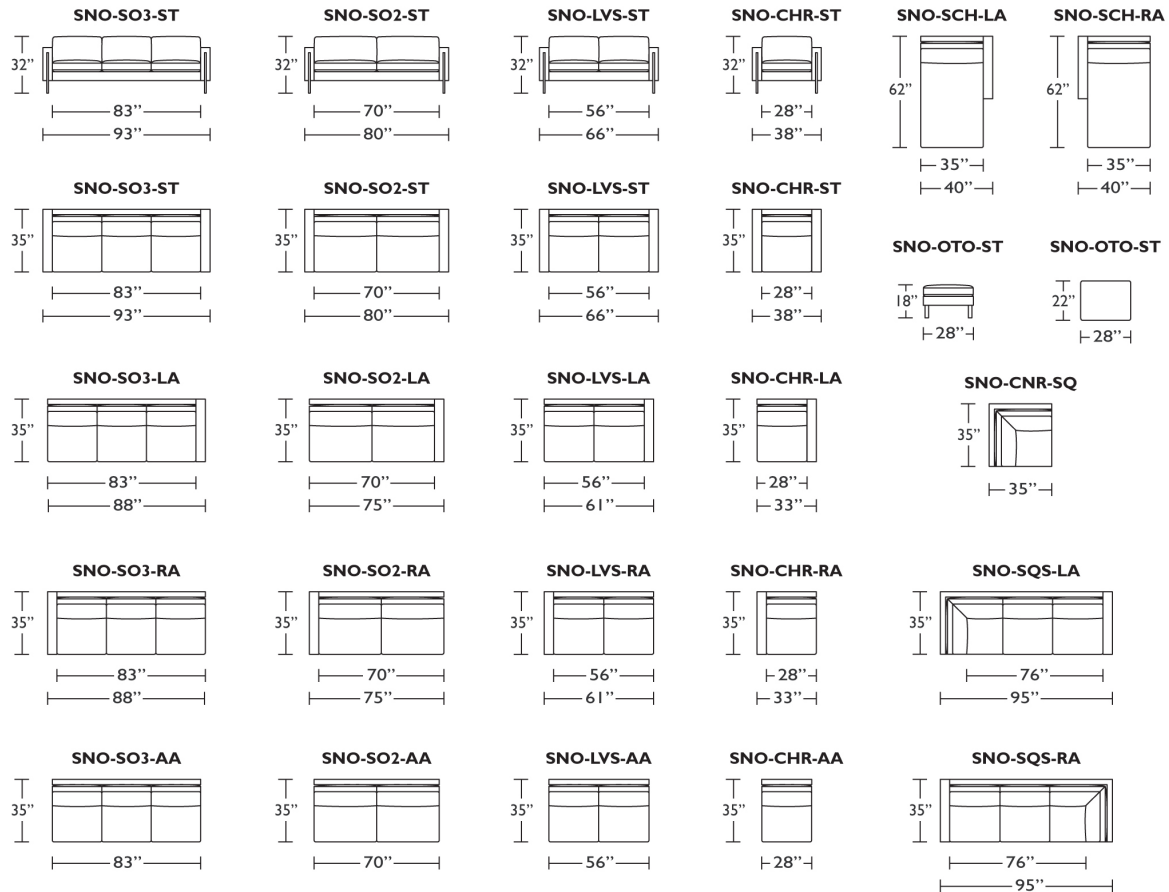

Standard Features:

- Advanced unidirectional suspension system
- Premium high-density, high-resiliency foam seats encased in down
- Quick-ship delivery
- Lifetime warranty on frame & suspension
- Loose back & seat cushions
- Double-needle top stitching
- Metal Legs

Options:

- Contrasting back and seat cushions available
- Premium high-density, high-resiliency foam seats

Please use actual leather, fabric and Ultrasuede® swatches when specifying furniture as the colors shown may vary due to the printing process.

Scale: 1/8 inch = 1 foot
All dimensions are approximate and subject to change
Specify components from the sitting position V.10.02.12