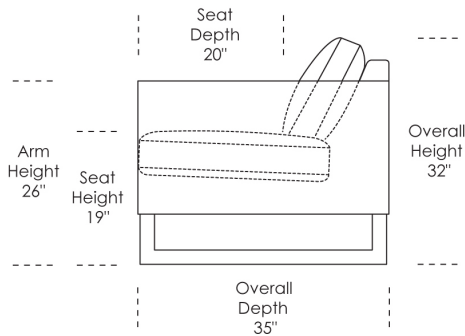

** Photo: Savino Sectional shown in Gr.V ULT5788 'Toray Ultrasuede Charcoal' fabric with Metal leg
Prices and delivery time may be subject to change*

PRODUCT No.	ITEM	WIDTH	DEPTH	HEIGHT	LEATHER				FABRIC			
					GR D/COL	GR F	GR G	GR H	GR I (1)/COM	GR II (2)/CRYPTON	GR III (3)	GR V (5)
112-SNO-CHR-LA 112-SNO-CHR-RA	SAVINO CHAIR - L/A SITTING SAVINO CHAIR - R/A SITTING	33	35	32	3980	4145	4325	4490	3020	3270	3515	3730
112-SNO-CHR-AA	SAVINO CHAIR - ARMLESS	28	35	32	3700	3895	4060	4225	2855	3105	3350	3565
112-SNO-CNR-SQ	SAVINO 90 DEGREE SQUARE CORNER UNIT	35	35	32	4670	4870	5035	5200	3500	3750	3995	4210
112-SNO-SCH-LA 112-SNO-SCH-RA	SAVINO SMALL CHAISE - L/A SITTING* SAVINO SMALL CHAISE - R/A SITTING	40	65	32	5250	5430	5610	5775	3600	3915	4210	4540*
112-SNO-SQS-LA 112-SNO-SQS-RA	SAVINO SQUARE CORNER RETURN SOFA - L/A SITTING SAVINO SQUARE CORNER RETURN SOFA - R/A SITTING	95	35	32	7215	7575	7940	8270	4885	5315	5745	6225

Scale: 1/8 inch = 1 foot
All dimensions are approximate and subject to change
Specify components from the sitting position V.10.02.12