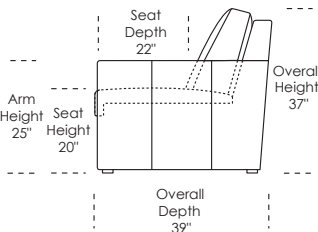

** Photo: Kingsley Queen Comfort Sleeper
No further discounts applicable and delivery time may be subject to change*

PRODUCT No.	ITEM	WIDTH	DEPTH	HEIGHT	LEATHER				FABRIC			
					GR D/COL	GR F	GR G	GR H	GR I (1)/COM	GR II (2)/CRYPTON	GR III (3)	GR V (5)
112-KGS-SO3-KS	KINGSLEY KING SLEEPER - 3 SEAT	86	39	37	8265	8265	8580	8910	5340	5820	6285	6765
112-KGS-SO3-QP 112-KGS-SO2-QP	KALYN QUEEN PLUS SLEEPER - 3 SEAT KALYN QUEEN PLUS SLEEPER - 2 SEAT	76	39	37	7935	7935	8265	8580	5055	5535	6000	6480
112-KGS-SO2-QS	KINGSLEY QUEEN SLEEPER - 2 SEAT	70	39	37	7245	7245	7575	7890	4515	4995	5460	5940
112-KGS-SM2-FS	KINGSLEY FULL SLEEPER - 2 SEAT	64	39	37	6780	6780	7110	7425	4275	4755	5235	5700
112-KGS-CH2-TS	KINGSLEY TWIN SLEEPER - CHAIR AND A HALF	49	39	37	6465	6465	6780	6945	3930	4410	4875	5355
112-KGS-CH2-CS	KINGSLEY COT SLEEPER - CHAIR AND A HALF	40	39	37	5820	5820	6150	6300	3675	4155	4620	5100
112-KGS-DBL-CS	KINGSLEY DOUBLE COT SLEEPER - 2 SEAT	76	39	37	9615	9615	9945	10110	5970	6450	6930	7395
112-KGS-SLA-QP	KINGSLEY LEFT ARM QUEEN PLUS SIZE WITH CHAISE/ STORAGE OTTOMAN	76	66	37	9855	9855	10185	10500	6150	6615	7095	7575
112-KGS-SRA-QP	KINGSLEY RIGHT ARM QUEEN PLUS SIZE WITH CHAISE/ STORAGE OTTOMAN	76	66	37	9855	9855	10185	10500	6150	6615	7095	7575

All dimensions are approximate and subject to change.

* Picture shows left arm seated. Please specify left or right arm seated when ordering.

† All orders are in seated position.

† Dotted lines for Queen Plus sizes indicates the number of seats.