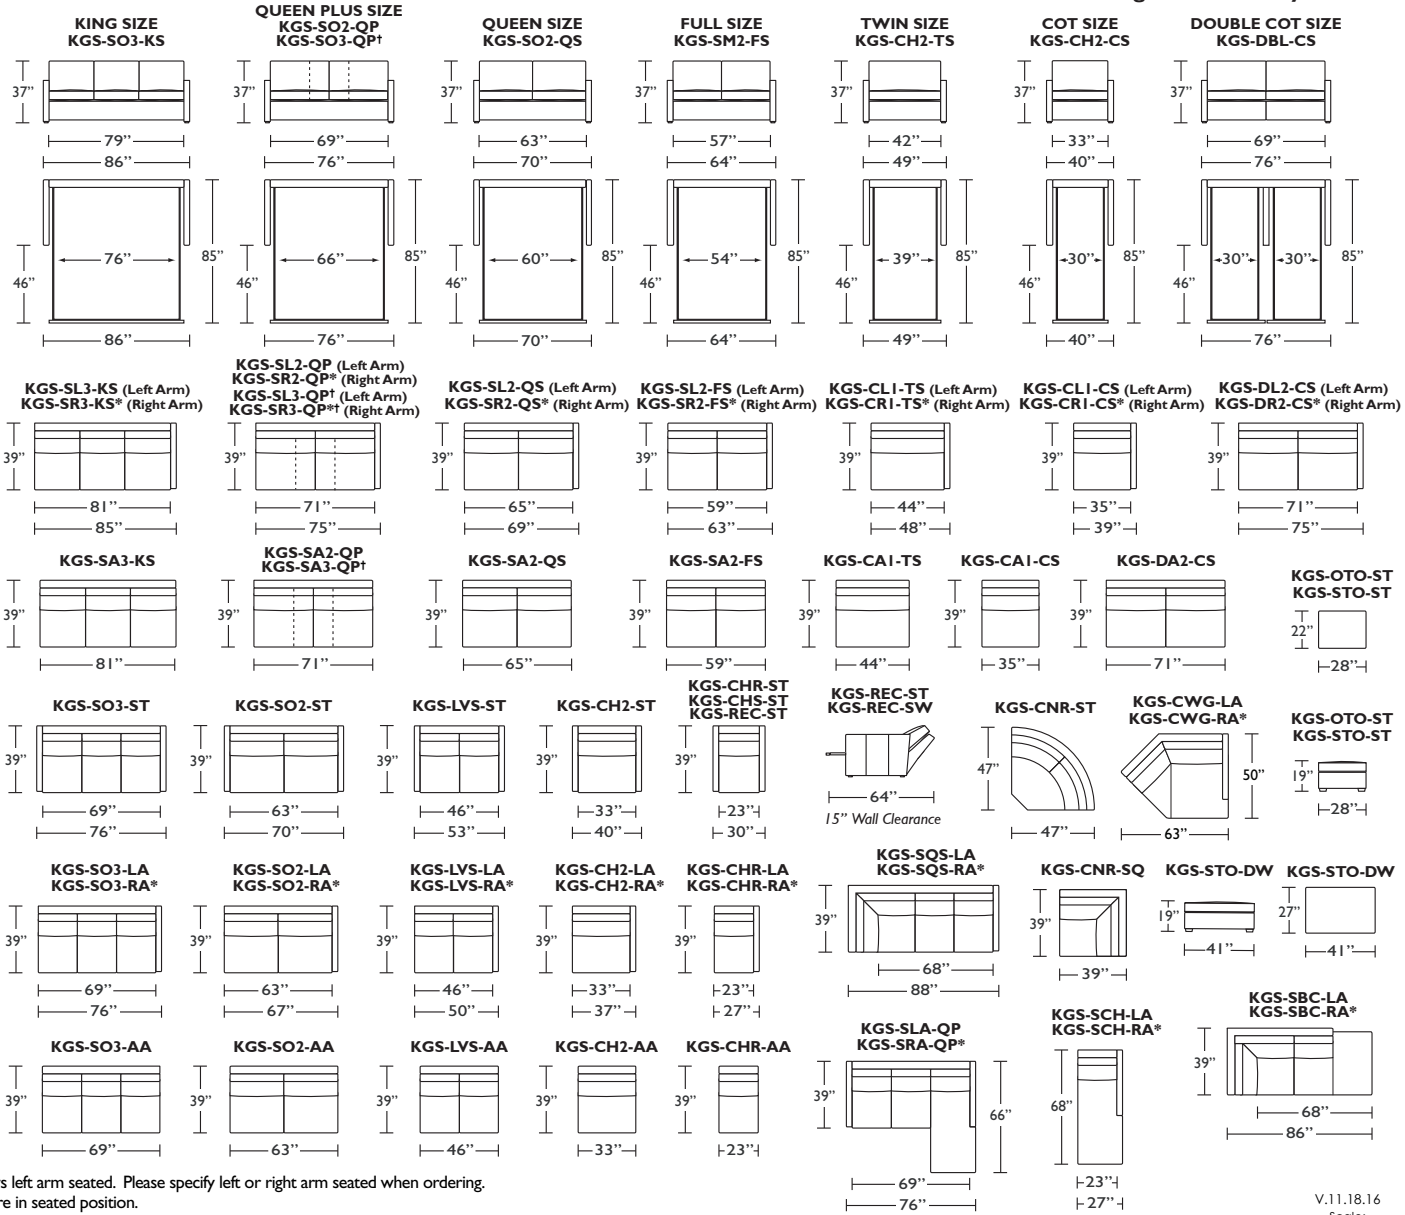

Standard Comfort Sleeper®

Features:

- Luxurious sleeping with no springs, no bars and no sagging
- Room to stretch out with true 80 inches of bedroom-length sleeping surface
- Ultimate comfort on five inches of plush, high-density foam
- Complete choice from over 300 leather, Ultrasuede® and fabric options
- Zero wall clearance
- Under sofa dust covers keeps dust and dirt from ever touching the mattress
- Space saving engineering means getting a bigger bed in a smaller room
- Quick-ship delivery
- Lifetime warranty on frame
- Single-needle top stitching
- Loose back & seat cushions
- 10 year mechanism warranty

Mattress Options:

- Premier
- Gel
- Tempur-Pedic®

KINGSLEY featuring the Tiffany 24/7™

Please use actual leather, fabric and Ultrasuede® swatches when specifying furniture as the colors shown may vary due to the printing process.

All dimensions are approximate and subject to change.