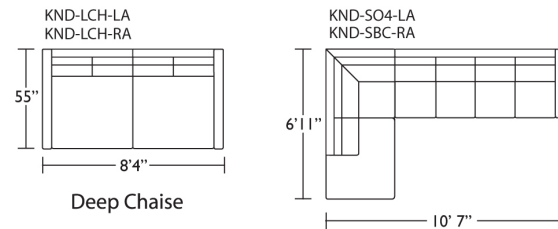

Scale: 1/8 inch = 1 foot
All dimensions are approximate and subject to change.
Specify components from the sitting position.

V05.02.13