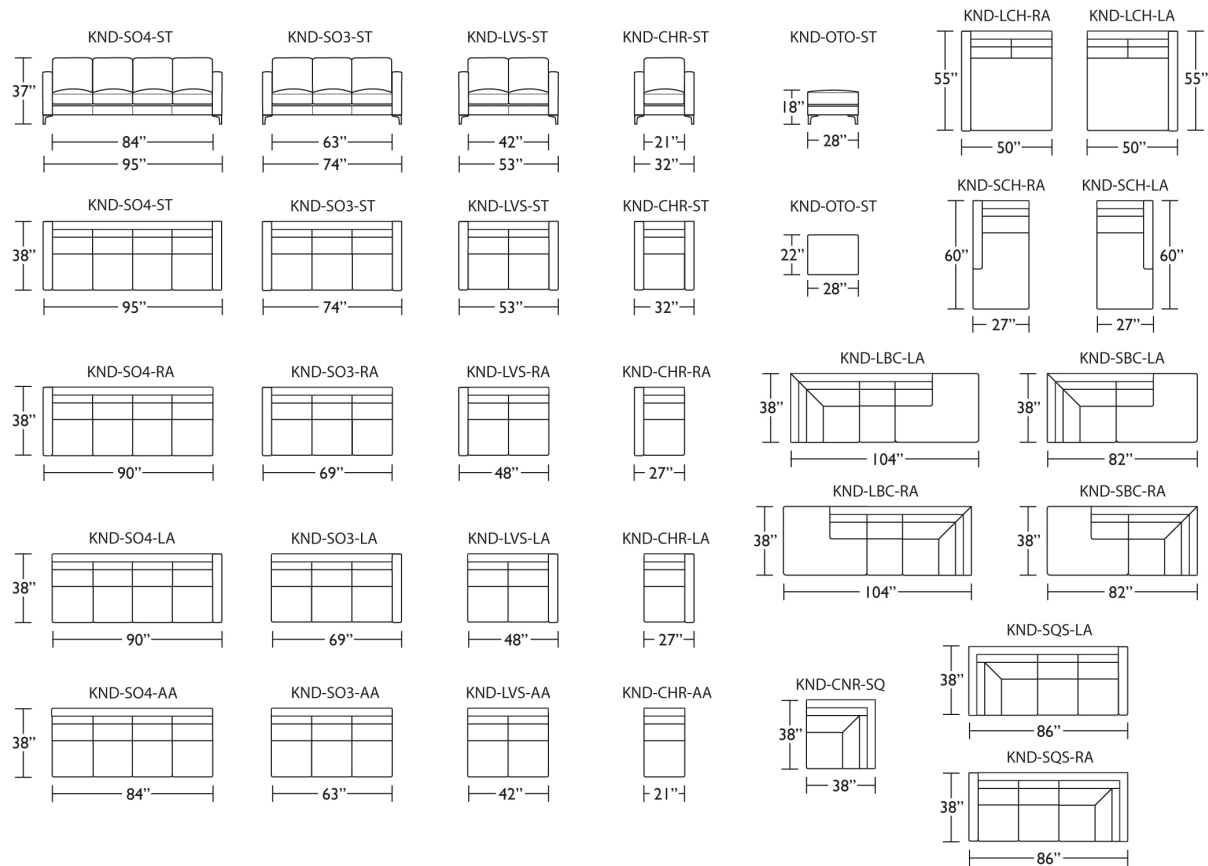

Standard Features:

- Advanced unidirectional suspension system
- Premium high-density, high-resiliency foam seats
- Quick-ship delivery
- Lifetime warranty on frame & suspension
- Single-needle top stitching
- Loose back & seat cushions
- Aluminum legs

Options:

- Wood legs available in Acorn, Espresso or Walnut finish
- Extra firm premium high-density, high-resiliency foam seats
- Contrasting seat & back cushion available

Please use actual leather, fabric and Ultrasuede® swatches when specifying furniture as the colors shown may vary due to the printing process.

Suggested Configurations