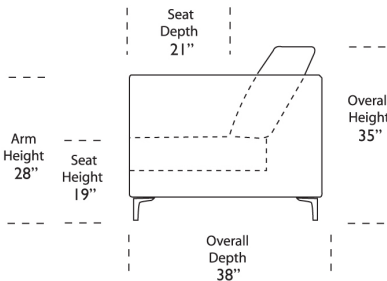

*\* Photo: Kendall Sectional shown in Gr.I PC-1-20 'Plush Couture Gray' fabric with Metal finish  
Prices and delivery time may be subject to change*

PRODUCT No.	ITEM	WIDTH	DEPTH	HEIGHT	LEATHER				FABRIC			
					GR D/COL	GR F	GR G	GR H	GR I (1)/COM	GR II (2)/CRYPTON	GR III (3)	GR V (5)
112-KND-CNR-SQ	KENDALL 90 DEGREE SQUARE CORNER UNIT	38	38	35	4655	4855	5020	5185	3155	3535	3915	4325
112-KND-SCH-LA 112-KND-SCH-RA	KENDALL SMALL CHAISE - LEFT ARM SITTING* KENDALL SMALL CHAISE - RIGHT ARM SITTING	27	38	35	4755	5100	5465	5795	3270*	3650	4030	4640
112-KND-LCH-LA 112-KND-LCH-RA	KENDALL LARGE CHAISE - LEFT ARM SITTING KENDALL LARGE CHAISE - RIGHT ARM SITTING	50	38	35	7015	7360	7710	8040	4290	4835	5380	6305
112-KND-SBC-LA 112-KND-SBC-RA	KENDALL SMALL BUMPER CHAISE - LEFT ARM SITTING KENDALL SMALL BUMPER CHAISE - RIGHT ARM SITTING	82	38	35	6700	7065	7425	7755	4555	5100	5630	7330
112-KND-LBC-LA 112-KND-LBC-RA	KENDALL LARGE BUMPER CHAISE - LEFT ARM SITTING KENDALL LARGE BUMPER CHAISE - RIGHT ARM SITTING	104	38	35	8565	8930	9275	9605	4985	5530	6060	7755
112-KND-SQS-LA 112-KND-SQS-RA	KENDALL SQUARE CORNER RETURN SOFA - LEFT ARM SITTING KENDALL SQUARE CORNER RETURN SOFA - RIGHT ARM SITTING	86	38	35	7610	7970	8320	8650	4755	5300	5845	6885

**Suggested Configurations**

Scale: 1/8 inch = 1 foot  
All dimensions are approximate and subject to change.  
Specify components from the sitting position.

V05.02.13