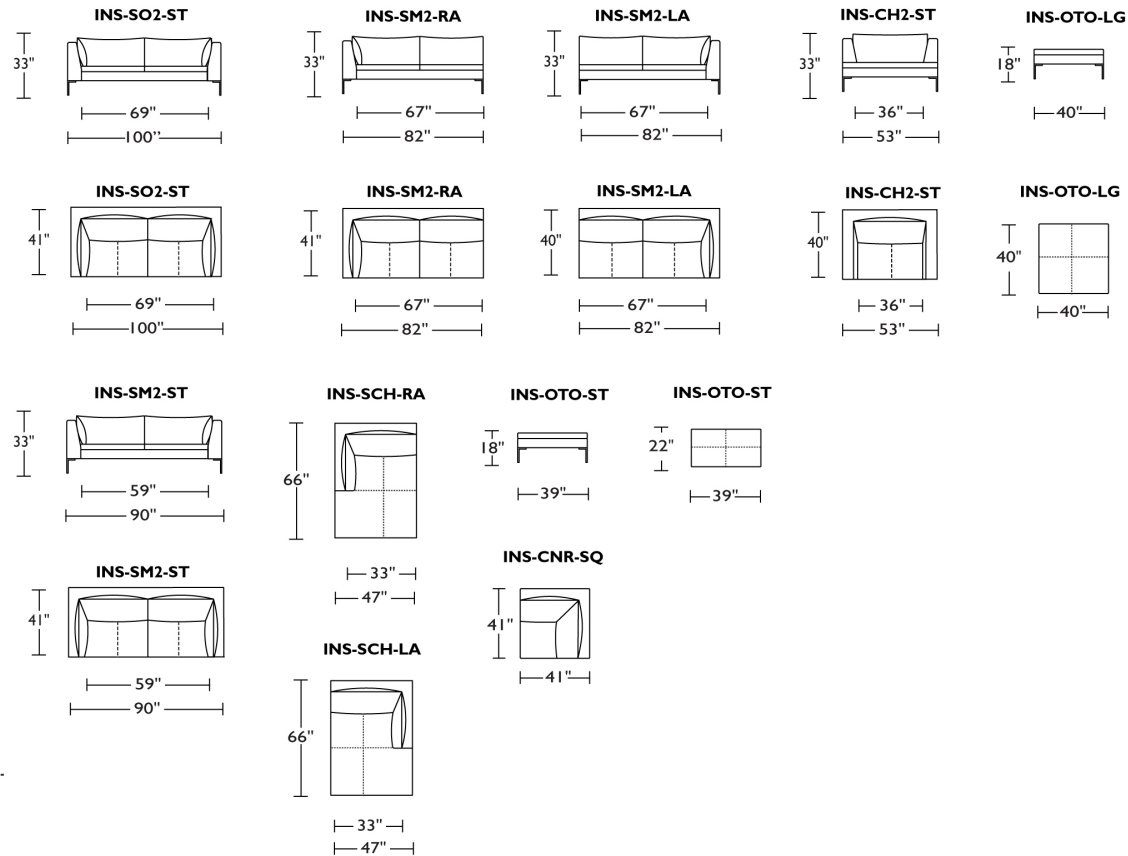

Standard Features:

- Advanced unidirectional suspension system
- Premium high-density, high-resiliency foam
- Quick-ship delivery
- Lifetime warranty on frame & suspension
- Brushed stainless steel legs

Please use actual leather and Ultrasuede® swatches when specifying furniture as the colors shown may vary due to the printing process.

*Fabric seams. A. Front B. Back C. Sides *Dotted line indicates where seams may be located.	Due to size of leather hides, your furniture will have seams on the front, back and sides. For more information please contact your sales representative. A. Front B. Back C. Sides *Dotted line indicates where seams may be located. Seams reflect both Leather and Ultrasuede

Scale: 1/8 inch = 1 foot
All dimensions are approximate and subject to change.
Specify components from the sitting position.