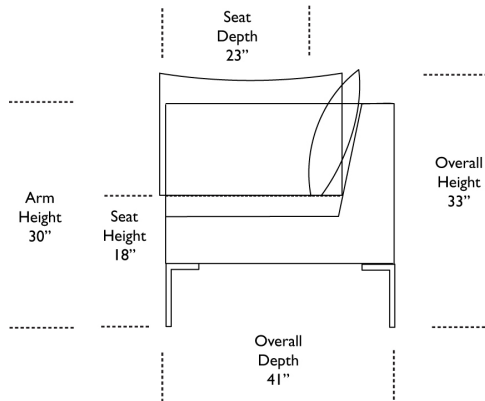

Standard Features:

- Advanced unidirectional suspension system
- Premium high-density, high-resiliency foam
- Quick-ship delivery
- Lifetime warranty on frame & suspension
- Brushed stainless steel legs

Please use actual leather and Ultrasuede® swatches when specifying furniture as the colors shown may vary due to the printing process.

*Fabric seams. A. Front B. Back C. Sides *Dotted line indicates where seams may be located.	Due to size of leather hides, your furniture will have seams on the front, back and sides. For more information please contact your sales representative. A. Front B. Back C. Sides *Dotted line indicates where seams may be located. Seams reflect both Leather and Ultrasuede

Scale: 1/8 inch = 1 foot
All dimensions are approximate and subject to change.
Specify components from the sitting position.