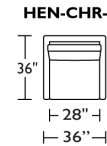

Standard Features:

- Advanced unidirectional suspension system
- Premium high-density, high-resiliency foam seat cushions
- Single needle topstitching
- Quick-ship delivery
- Lifetime warranty on frame & suspension
- Stainless steel base

Options:

- Contrasting seat & back cushions available
- Wood base available in Acorn, Espresso, and Walnut
- Down seat cushions

Please use actual leather and Ultrasuede® swatches when specifying furniture as the colors shown may vary due to the printing process.

Scale: 1/8 inch = 1 foot
All dimensions are approximate and subject to change.
Specify components from the sitting position.

V.02.14.12