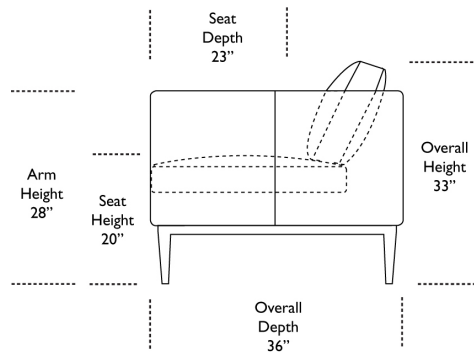

** Photo: Henley Sectional shown in Gr.V ULT5788 'Toray Ultrasuede Charcoal' fabric with Espresso finish
Prices and delivery time may be subject to change*

PRODUCT No.	ITEM	WIDTH	DEPTH	HEIGHT	LEATHER		GR G	GR H	GR I (1)/COM	FABRIC		
					GR D/COL	GR F				GR II (2)/CRYPTON	GR III (3)	GR V (5)
112-HEN-SO2-LA	HENLEY 2 SEAT FULL SIZE SOFA - LEFT ARM SITTING	84	36	33	5610	5960	6505	6835	3930	4440	4950	5595
112-HEN-SO2-RA	HENLEY 2 SEAT FULL SIZE SOFA - RIGHT ARM SITTING											
112-HEN-LVS-LA	HENLEY LOVESEAT-LEFT ARM SITTING	64	36	33	5350	5695	6225	6555	3765	4275	4785	5430*
112-HEN-LVS-RA	HENLEY LOVESEAT-RIGHT ARM SITTING*											
112-HEN-CNR-SQ	HENLEY 90 DEGREE SQUARE CORNER UNIT	36	36	33	4905	5070	5330	5495	3350	3715	4080	4525
112-HEN-SCH-LA	HENLEY SMALL CHAISE - LEFT ARM SITTING*	36	36	33	5115	5300	5565	5730	3500	3865	4225	4670*
112-HEN-SCH-RA	HENLEY SMALL CHAISE - RIGHT ARM SITTING											
112-HEN-SQS-LA	HENLEY SQUARE CORNER RETURN SOFA - LEFT ARM SITTING	99	36	33	6785	7145	7675	8005	4690	5200	5710	6355
112-HEN-SQS-RA	HENLEY SQUARE CORNER RETURN SOFA - RIGHT ARM SITTING											

Scale: 1/8 inch = 1 foot
All dimensions are approximate and subject to change.
Specify components from the sitting position.

V.02.14.12