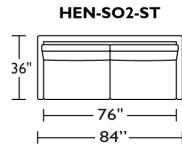

Standard Features:

- Advanced unidirectional suspension system
- Premium high-density, high-resiliency foam seat cushions
- Single needle topstitching
- Quick-ship delivery
- Lifetime warranty on frame & suspension
- Stainless steel base

Options:

- Contrasting seat & back cushions available
- Wood base available in Acorn, Espresso, and Walnut
- Down seat cushions

Please use actual leather and Ultrasuede® swatches when specifying furniture as the colors shown may vary due to the printing process.

Scale: 1/8 inch = 1 foot
All dimensions are approximate and subject to change.
Specify components from the sitting position.

V.02.14.12