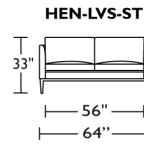

Standard Features:

- Advanced unidirectional suspension system
- Premium high-density, high-resiliency foam seat cushions
- Single needle topstitching
- Quick-ship delivery
- Lifetime warranty on frame & suspension
- Stainless steel base

Options:

- Contrasting seat & back cushions available
- Wood base available in Acorn, Espresso, and Walnut
- Down seat cushions

Please use actual leather and Ultrasuede® swatches when specifying furniture as the colors shown may vary due to the printing process.

Scale: 1/8 inch = 1 foot
All dimensions are approximate and subject to change.
Specify components from the sitting position.

V.02.14.12