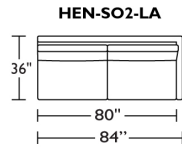

Standard Features:

- Advanced unidirectional suspension system
- Premium high-density, high-resiliency foam seat cushions
- Single needle topstitching
- Quick-ship delivery
- Lifetime warranty on frame & suspension
- Stainless steel base

Options:

- Contrasting seat & back cushions available
- Wood base available in Acorn, Espresso, and Walnut
- Down seat cushions

Please use actual leather and Ultrasuede® swatches when specifying furniture as the colors shown may vary due to the printing process.

Scale: 1/8 inch = 1 foot
All dimensions are approximate and subject to change.
Specify components from the sitting position.

V.02.14.12