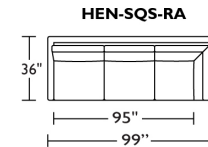

Standard Features:

- Advanced unidirectional suspension system
- Premium high-density, high-resiliency foam seat cushions
- Single needle topstitching
- Quick-ship delivery
- Lifetime warranty on frame & suspension
- Stainless steel base

Options:

- Contrasting seat & back cushions available
- Wood base available in Acorn, Espresso, and Walnut
- Down seat cushions

Please use actual leather and Ultrasuede® swatches when specifying furniture as the colors shown may vary due to the printing process.

Scale: 1/8 inch = 1 foot
All dimensions are approximate and subject to change.
Specify components from the sitting position.

V.02.14.12