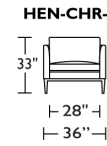

Standard Features:

- Advanced unidirectional suspension system
- Premium high-density, high-resiliency foam seat cushions
- Single needle topstitching
- Quick-ship delivery
- Lifetime warranty on frame & suspension
- Stainless steel base

Options:

- Contrasting seat & back cushions available
- Wood base available in Acorn, Espresso, and Walnut
- Down seat cushions

Please use actual leather and Ultrasuede® swatches when specifying furniture as the colors shown may vary due to the printing process.

Scale: 1/8 inch = 1 foot
All dimensions are approximate and subject to change.
Specify components from the sitting position.

V.02.14.12