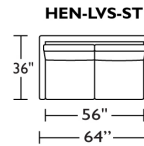

Standard Features:

- Advanced unidirectional suspension system
- Premium high-density, high-resiliency foam seat cushions
- Single needle topstitching
- Quick-ship delivery
- Lifetime warranty on frame & suspension
- Stainless steel base

Options:

- Contrasting seat & back cushions available
- Wood base available in Acorn, Espresso, and Walnut
- Down seat cushions

Please use actual leather and Ultrasuede® swatches when specifying furniture as the colors shown may vary due to the printing process.

Scale: 1/8 inch = 1 foot
All dimensions are approximate and subject to change.
Specify components from the sitting position.

V.02.14.12