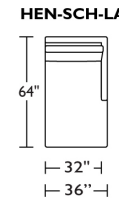

** Photo: Henley Sectional shown in Gr.V ULT5788 'Toray Ultrasuede Charcoal' fabric with Espresso finish
Prices and delivery time may be subject to change*

PRODUCT No.	ITEM	WIDTH	DEPTH	HEIGHT	LEATHER		GR G	GR H	GR I (1)/COM	FABRIC		
					GR D/COL	GR F				GR II (2)/CRYPTON	GR III (3)	GR V (5)
112-HEN-SO2-LA	HENLEY 2 SEAT FULL SIZE SOFA - LEFT ARM SITTING	84	36	33	5610	5960	6505	6835	3930	4440	4950	5595
112-HEN-SO2-RA	HENLEY 2 SEAT FULL SIZE SOFA - RIGHT ARM SITTING											
112-HEN-LVS-LA	HENLEY LOVESEAT-LEFT ARM SITTING	64	36	33	5350	5695	6225	6555	3765	4275	4785	5430*
112-HEN-LVS-RA	HENLEY LOVESEAT-RIGHT ARM SITTING*											
112-HEN-CNR-SQ	HENLEY 90 DEGREE SQUARE CORNER UNIT	36	36	33	4905	5070	5330	5495	3350	3715	4080	4525
112-HEN-SCH-LA	HENLEY SMALL CHAISE - LEFT ARM SITTING*	36	36	33	5115	5300	5565	5730	3500	3865	4225	4670*
112-HEN-SCH-RA	HENLEY SMALL CHAISE - RIGHT ARM SITTING											
112-HEN-SQS-LA	HENLEY SQUARE CORNER RETURN SOFA - LEFT ARM SITTING	99	36	33	6785	7145	7675	8005	4690	5200	5710	6355
112-HEN-SQS-RA	HENLEY SQUARE CORNER RETURN SOFA - RIGHT ARM SITTING											

Scale: 1/8 inch = 1 foot
All dimensions are approximate and subject to change.
Specify components from the sitting position.

V.02.14.12