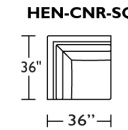

Standard Features:

- Advanced unidirectional suspension system
- Premium high-density, high-resiliency foam seat cushions
- Single needle topstitching
- Quick-ship delivery
- Lifetime warranty on frame & suspension
- Stainless steel base

Options:

- Contrasting seat & back cushions available
- Wood base available in Acorn, Espresso, and Walnut
- Down seat cushions

Please use actual leather and Ultrasuede® swatches when specifying furniture as the colors shown may vary due to the printing process.

Scale: 1/8 inch = 1 foot
All dimensions are approximate and subject to change.
Specify components from the sitting position.

V.02.14.12