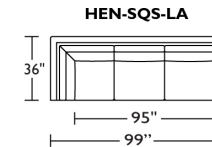

Standard Features:

- Advanced unidirectional suspension system
- Premium high-density, high-resiliency foam seat cushions
- Single needle topstitching
- Quick-ship delivery
- Lifetime warranty on frame & suspension
- Stainless steel base

Options:

- Contrasting seat & back cushions available
- Wood base available in Acorn, Espresso, and Walnut
- Down seat cushions

Please use actual leather and Ultrasuede® swatches when specifying furniture as the colors shown may vary due to the printing process.

Scale: 1/8 inch = 1 foot
All dimensions are approximate and subject to change.
Specify components from the sitting position.

V.02.14.12