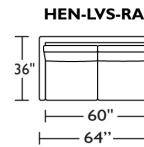

Standard Features:

- Advanced unidirectional suspension system
- Premium high-density, high-resiliency foam seat cushions
- Single needle topstitching
- Quick-ship delivery
- Lifetime warranty on frame & suspension
- Stainless steel base

Options:

- Contrasting seat & back cushions available
- Wood base available in Acorn, Espresso, and Walnut
- Down seat cushions

Please use actual leather and Ultrasuede® swatches when specifying furniture as the colors shown may vary due to the printing process.

Scale: 1/8 inch = 1 foot
All dimensions are approximate and subject to change.
Specify components from the sitting position.

V.02.14.12