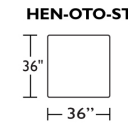

Standard Features:

- Advanced unidirectional suspension system
- Premium high-density, high-resiliency foam seat cushions
- Single needle topstitching
- Quick-ship delivery
- Lifetime warranty on frame & suspension
- Stainless steel base

Options:

- Contrasting seat & back cushions available
- Wood base available in Acorn, Espresso, and Walnut
- Down seat cushions

Please use actual leather and Ultrasuede® swatches when specifying furniture as the colors shown may vary due to the printing process.

Scale: 1/8 inch = 1 foot
All dimensions are approximate and subject to change.
Specify components from the sitting position.

V.02.14.12