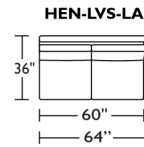

Standard Features:

- Advanced unidirectional suspension system
- Premium high-density, high-resiliency foam seat cushions
- Single needle topstitching
- Quick-ship delivery
- Lifetime warranty on frame & suspension
- Stainless steel base

Options:

- Contrasting seat & back cushions available
- Wood base available in Acorn, Espresso, and Walnut
- Down seat cushions

Please use actual leather and Ultrasuede® swatches when specifying furniture as the colors shown may vary due to the printing process.

Scale: 1/8 inch = 1 foot
All dimensions are approximate and subject to change.
Specify components from the sitting position.

V.02.14.12