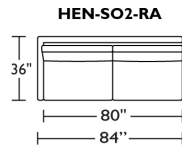

Standard Features:

- Advanced unidirectional suspension system
- Premium high-density, high-resiliency foam seat cushions
- Single needle topstitching
- Quick-ship delivery
- Lifetime warranty on frame & suspension
- Stainless steel base

Options:

- Contrasting seat & back cushions available
- Wood base available in Acorn, Espresso, and Walnut
- Down seat cushions

Please use actual leather and Ultrasuede® swatches when specifying furniture as the colors shown may vary due to the printing process.

Scale: 1/8 inch = 1 foot
All dimensions are approximate and subject to change.
Specify components from the sitting position.

V.02.14.12