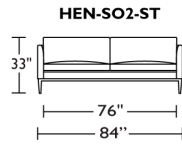

Standard Features:

- Advanced unidirectional suspension system
- Premium high-density, high-resiliency foam seat cushions
- Single needle topstitching
- Quick-ship delivery
- Lifetime warranty on frame & suspension
- Stainless steel base

Options:

- Contrasting seat & back cushions available
- Wood base available in Acorn, Espresso, and Walnut
- Down seat cushions

Please use actual leather and Ultrasuede® swatches when specifying furniture as the colors shown may vary due to the printing process.

Scale: 1/8 inch = 1 foot
All dimensions are approximate and subject to change.
Specify components from the sitting position.

V.02.14.12