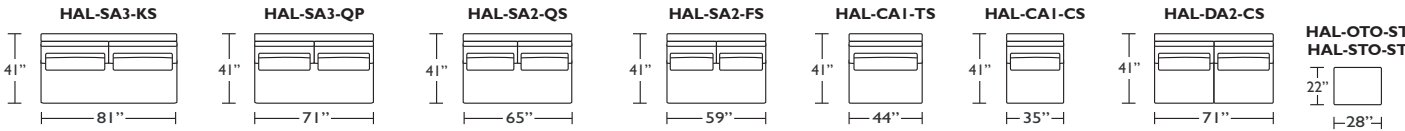

Leg Options:

- Wood legs available in Walnut, Espresso or Acorn finish