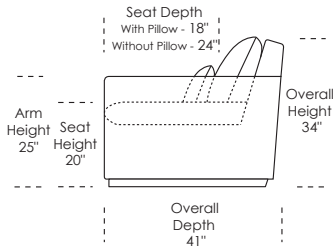

** Photo: Hailey Queen Comfort Sleeper
No further discounts applicable and delivery time may be subject to change*

PRODUCT No.	ITEM	WIDTH	DEPTH	HEIGHT	LEATHER				FABRIC			
					GR D/COL	GR F	GR G	GR H	GR I (1)/COM	GR II (2)/CRYPTON	GR III (3)	GR V (5)
112-HAL-SO3-KS	HAILEY KING SLEEPER - 3 SEAT	86	41	34	8265	8265	8580	8910	5340	5820	6285	6765
112-HAL-SO3-QP	HAILEY QUEEN PLUS SLEEPER - 3 SEAT	76	41	34	7935	7935	8265	8580	5055	5535	6000	6480
112-HAL-SO2-QS	HAILEY QUEEN SLEEPER - 2 SEAT	70	41	34	7245	7245	7575	7890	4515	4995	5460	5940
112-HAL-SM2-FS	HAILEY FULL SLEEPER - 2 SEAT	64	41	34	6780	6780	7110	7425	4275	4755	5235	5700
112-HAL-CH2-TS	HAILEY TWIN SLEEPER - CHAIR AND A HALF	49	41	34	6465	6465	6780	6945	3930	4410	4875	5355
112-HAL-CH2-CS	HAILEY COT SLEEPER - CHAIR AND A HALF	40	41	34	5820	5820	6150	6300	3675	4155	4620	5100
112-HAL-DBL-CS	HAILEY DOUBLE COT SLEEPER - 2 SEAT	76	41	34	9615	9615	9945	10110	5970	6450	6930	7395
112-HAL-SLA-QP	HAILEY LEFT ARM QUEEN PLUS SIZE WITH CHAISE/ STORAGE OTTOMAN	76	68	34	9855	9855	10185	10500	6150	6615	7095	7575
112-HAL-SRA-QP	HAILEY RIGHT ARM QUEEN PLUS SIZE WITH CHAISE/ STORAGE OTTOMAN	76	68	34	9855	9855	10185	10500	6150	6615	7095	7575

All dimensions are approximate and subject to change.

* Picture shows left arm seated. Please specify left or right arm seated when ordering. All orders are in seated position.

Tiffany 24/7™ Convertible mechanism, U.S. Patents #6904628, #8893323, #9468303. Additional patents pending.