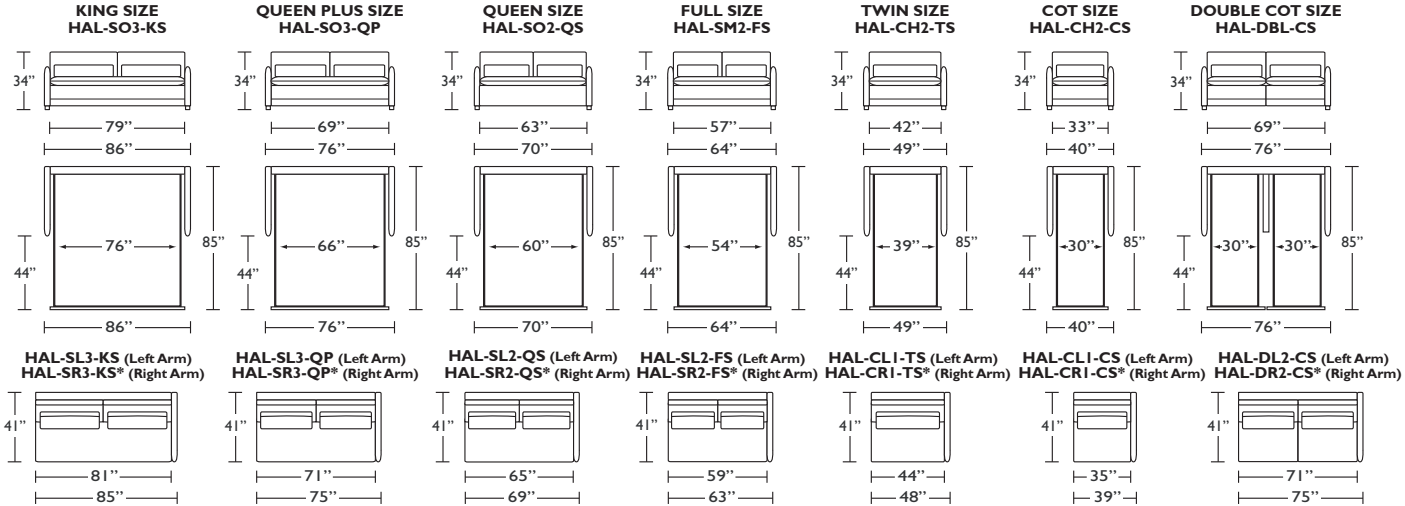

** Photo: Hailey Queen Comfort Sleeper
No further discounts applicable and delivery time may be subject to change*

PRODUCT No.	ITEM	WIDTH	DEPTH	HEIGHT	LEATHER				FABRIC			
					GR D/COL	GR F	GR G	GR H	GR I (1)/COM	GR II (2)/CRYPTON	GR III (3)	GR V (5)
112-HAL-SO3-KS	HAILEY KING SLEEPER - 3 SEAT	86	41	34	8265	8265	8580	8910	5340	5820	6285	6765
112-HAL-SO3-QP	HAILEY QUEEN PLUS SLEEPER - 3 SEAT	76	41	34	7935	7935	8265	8580	5055	5535	6000	6480
112-HAL-SO2-QS	HAILEY QUEEN SLEEPER - 2 SEAT	70	41	34	7245	7245	7575	7890	4515	4995	5460	5940
112-HAL-SM2-FS	HAILEY FULL SLEEPER - 2 SEAT	64	41	34	6780	6780	7110	7425	4275	4755	5235	5700
112-HAL-CH2-TS	HAILEY TWIN SLEEPER - CHAIR AND A HALF	49	41	34	6465	6465	6780	6945	3930	4410	4875	5355
112-HAL-CH2-CS	HAILEY COT SLEEPER - CHAIR AND A HALF	40	41	34	5820	5820	6150	6300	3675	4155	4620	5100
112-HAL-DBL-CS	HAILEY DOUBLE COT SLEEPER - 2 SEAT	76	41	34	9615	9615	9945	10110	5970	6450	6930	7395
112-HAL-SLA-QP	HAILEY LEFT ARM QUEEN PLUS SIZE WITH CHAISE/ STORAGE OTTOMAN	76	68	34	9855	9855	10185	10500	6150	6615	7095	7575
112-HAL-SRA-QP	HAILEY RIGHT ARM QUEEN PLUS SIZE WITH CHAISE/ STORAGE OTTOMAN	76	68	34	9855	9855	10185	10500	6150	6615	7095	7575

HAILEY featuring the Tiffany 24/7™

Standard Comfort Sleeper®

Features:

- Luxurious sleeping with no springs, no bars and no sagging
- Room to stretch out with true 80 inches of bedroom-length sleeping surface
- Ultimate comfort on five inches of plush, high-density foam
- Complete choice from over 300 leather, Ultrasuede® and Fabric™ options
- Zero wall clearance
- Under sofa dust covers keeps dust and dirt from ever touching the mattress
- Space saving engineering means getting a bigger bed in a smaller room
- Quick-ship delivery
- Lifetime warranty on frame
- Single-needle top stitching
- Loose back & seat cushions
- Kidney pillows included
- 10 year mechanism warranty