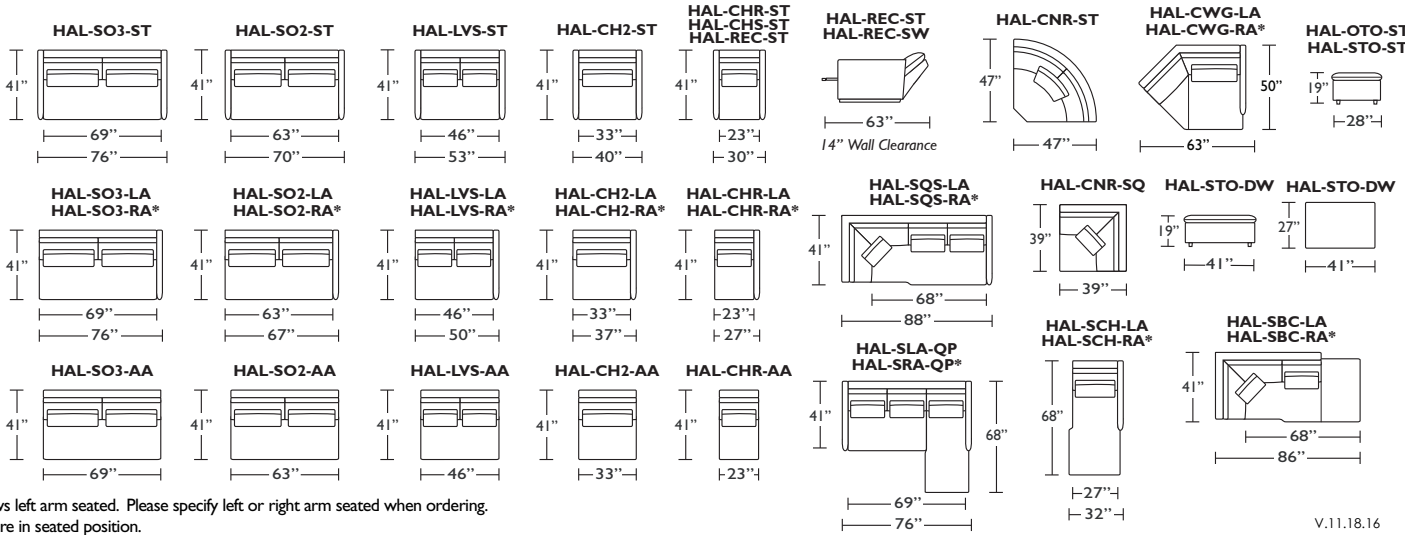

All dimensions are approximate and subject to change.

* Picture shows left arm seated. Please specify left or right arm seated when ordering. All orders are in seated position.

Tiffany 24/7™ Convertible mechanism, U.S. Patents #6904628, #8893323, #9468303. Additional patents pending.