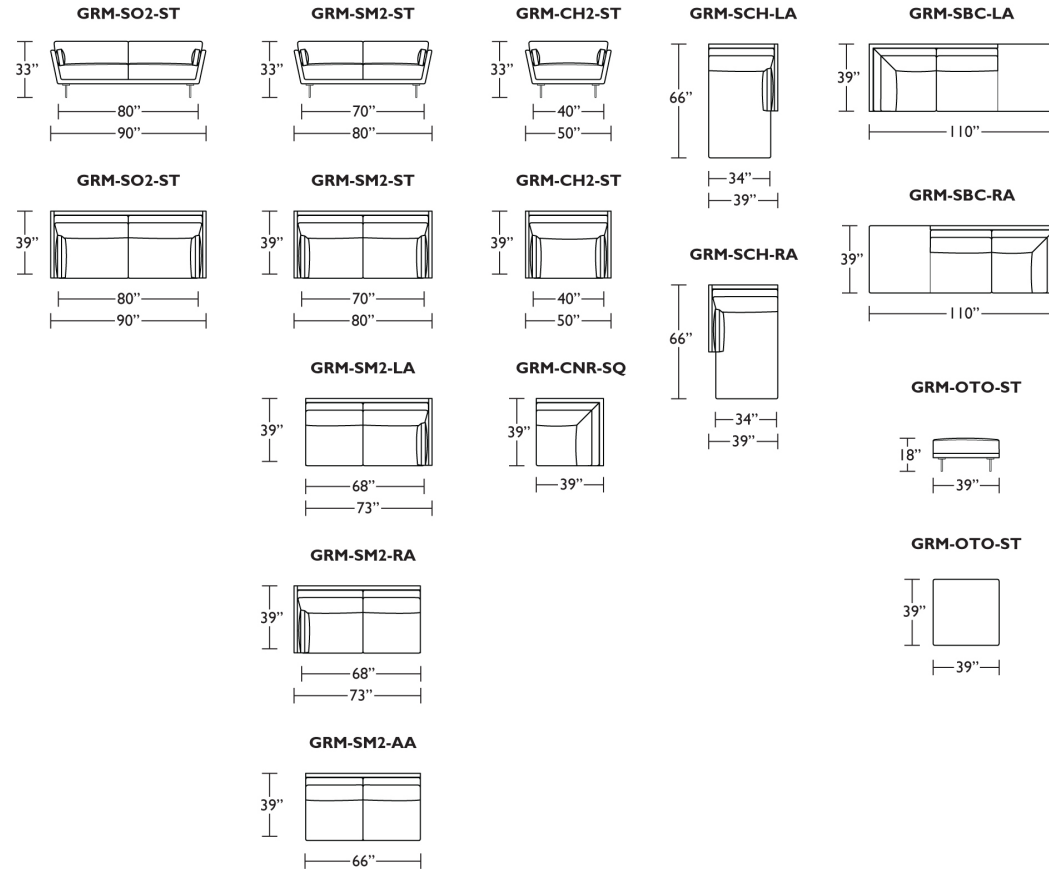

** Photo: Graham Sectional shown in Gr. F SHI1975 'Shimmer Toasted Marshmallow' leather Metal Leg
Prices and delivery time may be subject to change*

PRODUCT No.	ITEM	WIDTH	DEPTH	HEIGHT	LEATHER		GR G	GR H	GR I (1)/COM	FABRIC			
					GR D/COL	GR F				GR II (2)/CRYPTON	GR III (3)	GR V (5)	
112-GRM-SM2-LA 112-GRM-SM2-RA	GRAHAM SMALL TWO SEAT SOFA - L/A SITTING GRAHAM SMALL TWO SEAT SOFA - R/A SITTING*	73	39	33	7015	7015*	7360	7690	4245	4670	5100	5580	
112-GRM-SM2-AA	GRAHAM SMALL TWO SEAT SOFA - ARMLESS	66	39	33	6735	6735	7095	7425	3995	4425	4855	5330	
112-GRM-CNR-SQ	GRAHAM 90 DEGREE SQUARE CORNER UNIT	39	39	33	4705	4705	4905	5070	2790	3020	3235	3465	
112-GRM-SCH-LA 112-GRM-SCH-RA	GRAHAM SMALL CHAISE - L/A SITTING GRAHAM SMALL CHAISE - R/A SITTING	39	66	33	5430	5430	5775	6105	3205	3435	3650	3880	
112-GRM-SBC-LA 112-GRM-SBC-RA	GRAHAM SMALL BUMPER CHAISE - L/A SITTING* GRAHAM SMALL BUMPER CHAISE - R/A SITTING	110	39	33	8320	8320*	8680	9010	5035	5465	5895	6370	

Scale : 1/8 inch = 1 foot
All dimensions are approximate and subject to change.
Specify all components from the sitting position.
V02.05.14