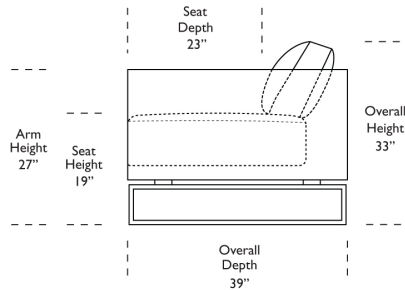

** Photo: Graham Sectional shown in Gr. F SHI1975 'Shimmer Toasted Marshmallow' leather Metal Leg
Prices and delivery time may be subject to change*

PRODUCT No.	ITEM	WIDTH	DEPTH	HEIGHT	LEATHER		GR G	GR H	GR I (1)/COM	FABRIC			
					GR D/COL	GR F				GR II (2)/CRYPTON	GR III (3)	GR V (5)	
112-GRM-SM2-LA 112-GRM-SM2-RA	GRAHAM SMALL TWO SEAT SOFA - L/A SITTING GRAHAM SMALL TWO SEAT SOFA - R/A SITTING*	73	39	33	7015	7015*	7360	7690	4245	4670	5100	5580	
112-GRM-SM2-AA	GRAHAM SMALL TWO SEAT SOFA - ARMLESS	66	39	33	6735	6735	7095	7425	3995	4425	4855	5330	
112-GRM-CNR-SQ	GRAHAM 90 DEGREE SQUARE CORNER UNIT	39	39	33	4705	4705	4905	5070	2790	3020	3235	3465	
112-GRM-SCH-LA 112-GRM-SCH-RA	GRAHAM SMALL CHAISE - L/A SITTING GRAHAM SMALL CHAISE - R/A SITTING	39	66	33	5430	5430	5775	6105	3205	3435	3650	3880	
112-GRM-SBC-LA 112-GRM-SBC-RA	GRAHAM SMALL BUMPER CHAISE - L/A SITTING* GRAHAM SMALL BUMPER CHAISE - R/A SITTING	110	39	33	8320	8320*	8680	9010	5035	5465	5895	6370	

Scale : 1/8 inch = 1 foot
All dimensions are approximate and subject to change.
Specify all components from the sitting position.
V02.05.14