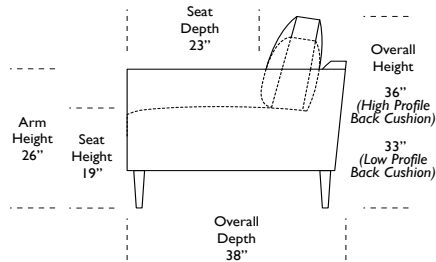

CHASE

PERSONALIZE WITH AMERICAN LEATHER®
GRAND TRACK ARM - STUDIO

Standard Features:

- Advanced unidirectional suspension system
- Loose back and seat cushions
- Single-needle top-stitch
- Lifetime warranty on frame and suspension
- Quick-ship delivery

Options:

- Premium high-density, high-resiliency foam seat cushions encased in down
- Premium high-density, high-resiliency foam seat cushions
- Metal legs available in Antique Brass, Burnished Bronze or Polished Nickel finish
- Solid wood legs available in Natural Walnut or Gray Ash
- Contrasting seat and back cushions (two-tone) available
- Low profile back cushions available (overall height 33")
- High profile back cushions available (overall height 36")

Please use actual leather, fabric, Crypton®, Sunbrella® and Ultrasuede® swatches when specifying furniture as the colors shown may vary due to the printing process.

38" Overall Depth

Note: Dotted line indicates seam on leather, Ultrasuede® and up the roll fabrics. Seams are eliminated with railroaded fabrics.

Scale: 1/8 inch = 1 foot
All dimensions are approximate and subject to change.

V05.12.17