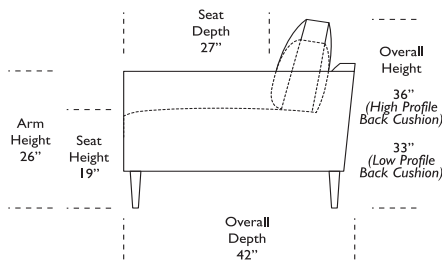

BLAIR

PERSONALIZE WITH AMERICAN LEATHER®
SOFT CURVE ARM - GRAND DEPTH

Standard Features:

- Advanced unidirectional suspension system
- Loose back and seat cushions
- Single-needle top-stitch
- Lifetime warranty on frame and suspension
- Quick-ship delivery

Options:

- Premium high-density, high-resiliency foam seat cushions encased in down
- Premium high-density, high-resiliency foam seat cushions
- Metal legs available in Antique Brass, Burnished Bronze or Polished Nickel finish
- Solid wood legs available in Natural Walnut or Gray Ash
- Contrasting seat and back cushions (two-tone) available
- Low profile back cushions available (overall height 33")
- High profile back cushions available (overall height 36")

Please use actual leather, fabric, Crypton®, Sunbrella® and Ultrasuede® swatches when specifying furniture as the colors shown may vary due to the printing process.