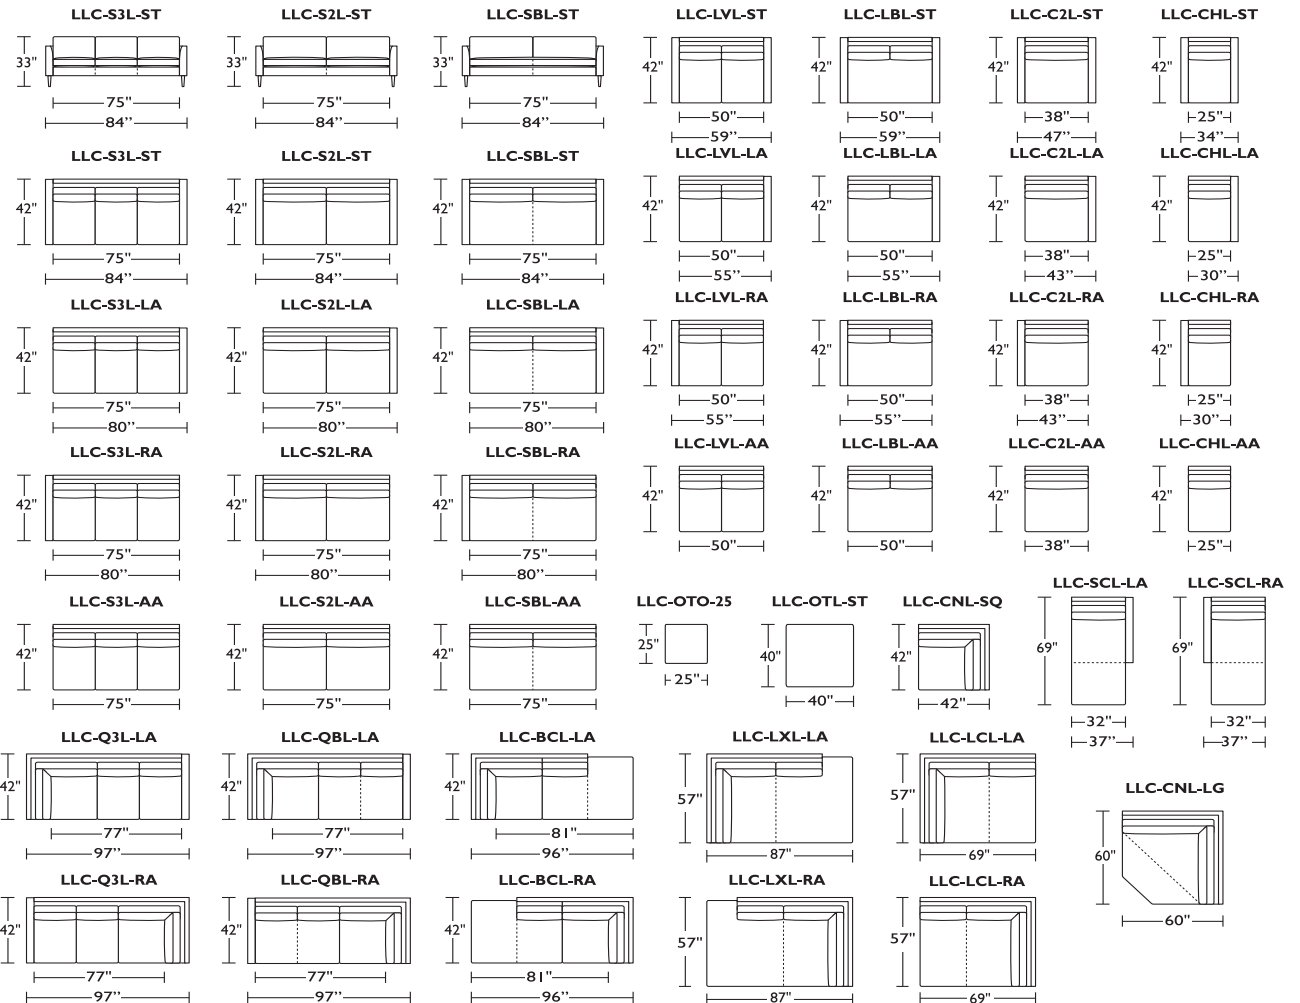

### 42" Overall Depth

**Note:** Dotted line indicates seam on leather, Ultrasuede® and up the roll fabrics.  
Seams are eliminated with railroaded fabrics.

Scale: 1/8 inch = 1 foot  
All dimensions are approximate and subject to change.