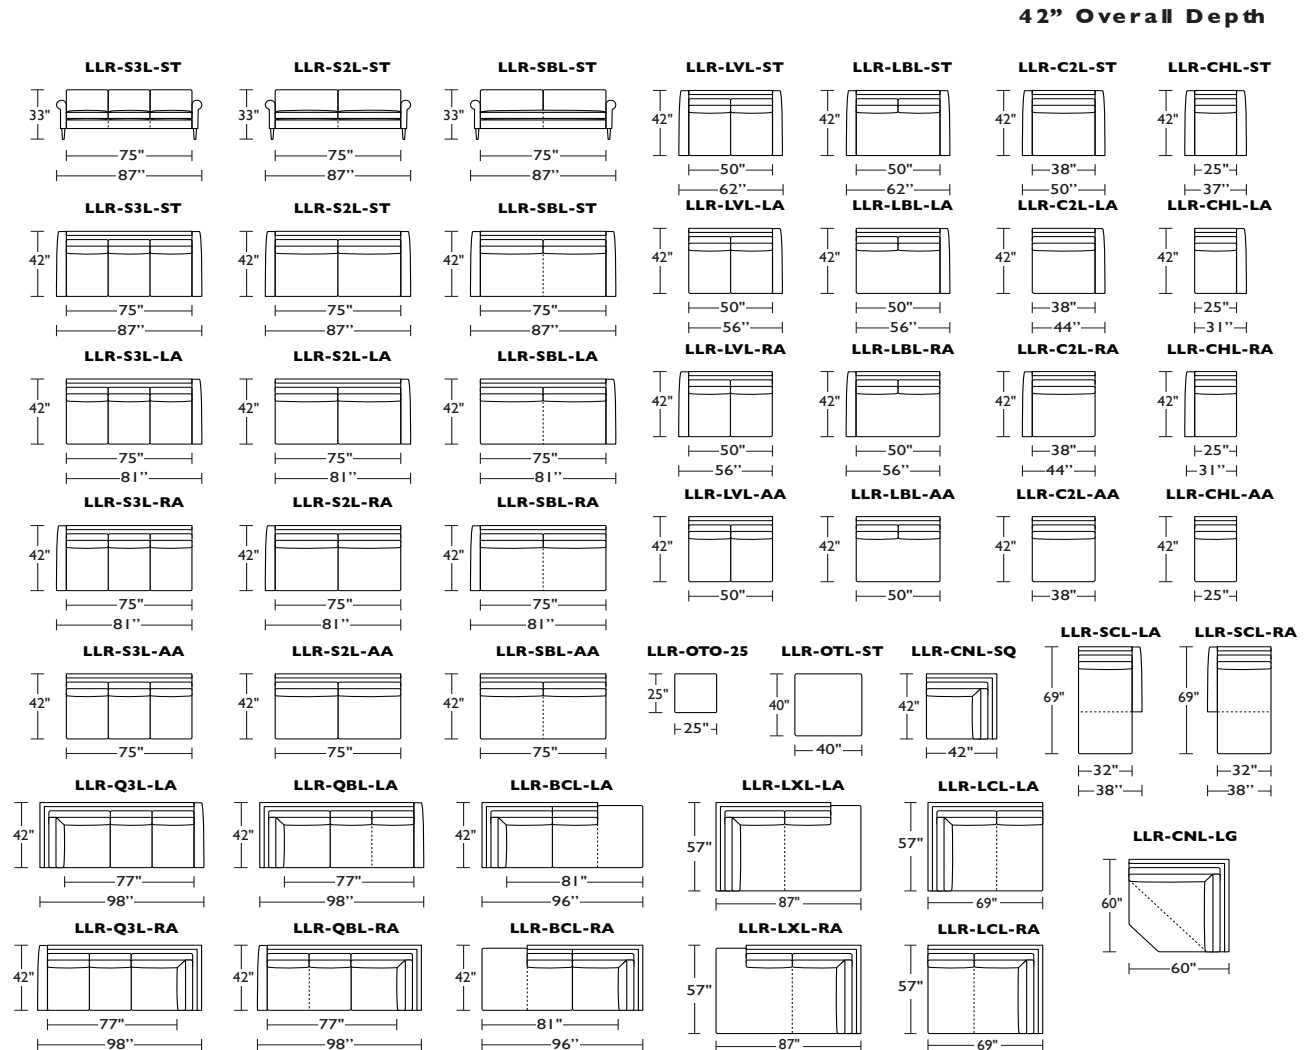

AUSTIN

PERSONALIZE WITH AMERICAN LEATHER®
ROLLED ARM - GRAND

Standard Features:

- Advanced unidirectional suspension system
- Loose back and seat cushions
- Single-needle top-stitch
- Lifetime warranty on frame and suspension
- Quick-ship delivery

Options:

- Premium high-density, high-resiliency foam seat cushions encased in down
- Premium high-density, high-resiliency foam seat cushions
- Metal legs available in Antique Brass, Burnished Bronze or Polished Nickel finish
- Solid wood legs available in Natural Walnut or Gray Ash
- Contrasting seat and back cushions (two-tone) available
- Low profile back cushions available (overall height 33")
- High profile back cushions available (overall height 36")

Please use actual leather, fabric, Crypton®, Sunbrella® and Ultrasuede® swatches when specifying furniture as the colors shown may vary due to the printing process.

Note: Dotted line indicates seam on leather, Ultrasuede® and up the roll fabrics.
Seams are eliminated with railroaded fabrics.

Scale: 1/8 inch = 1 foot
All dimensions are approximate and subject to change.

V05.12.17