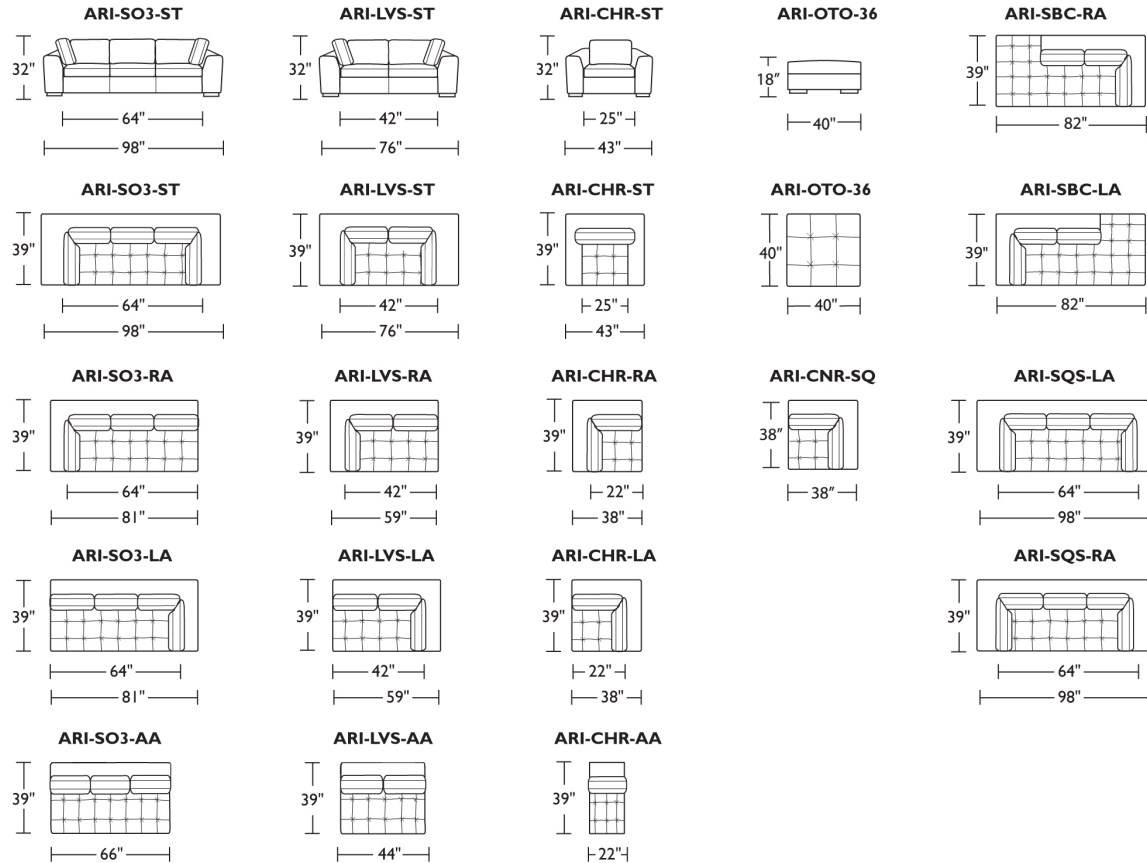

Standard Features:

- Advanced unidirectional suspension system
- Premium high-density, high-resiliency foam seats
- Quick-ship delivery
- Lifetime warranty on frame & suspension
- Loose back & seat cushions
- Buttonless tufting seat cushions
- Double needle top stitch using thick thread

Options:

- Wood legs available in Acorn, Espresso or Walnut finish

Please use actual leather, fabric and Ultrasuede® swatches when specifying furniture as the colors shown may vary due to the printing process.

Scale: 1/8 inch = 1 foot
All dimensions are approximate and subject to change.
Specify components from the sitting position.

V01.27.12